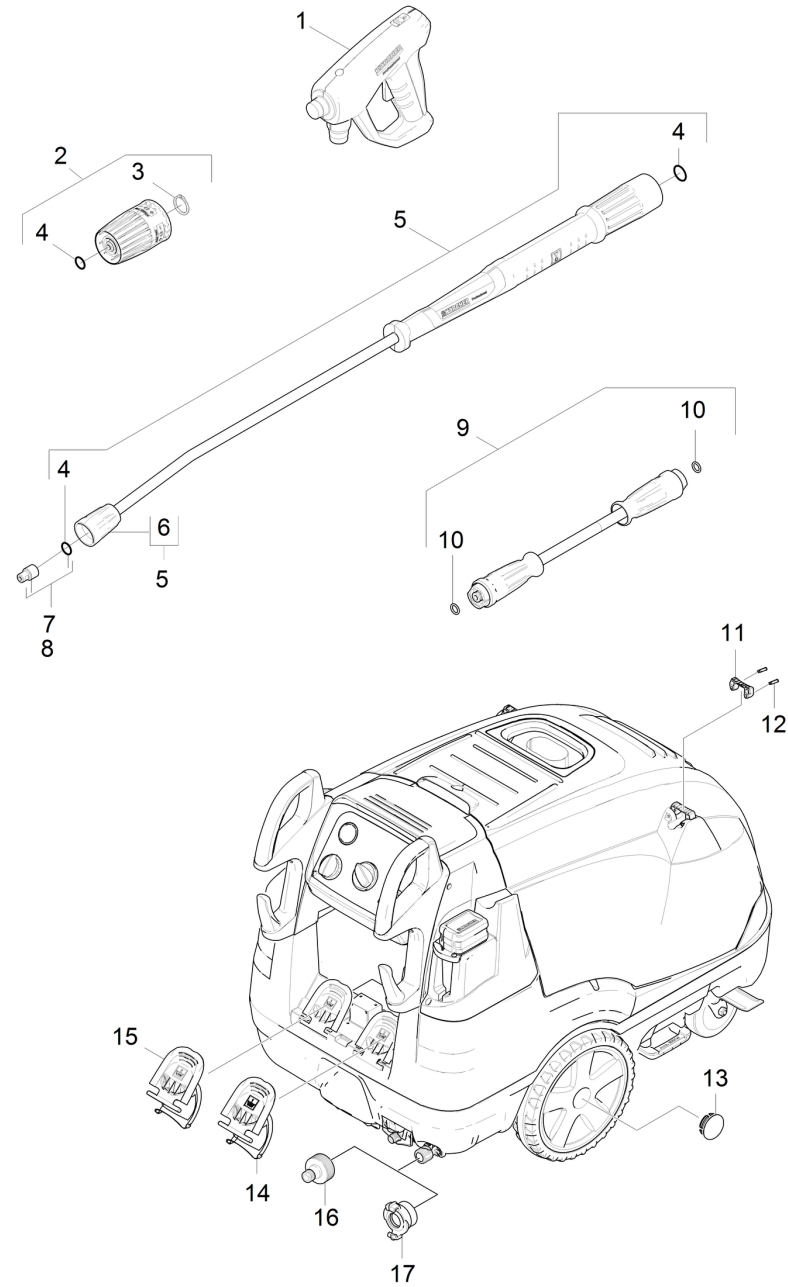

# 1030 Short spare parts list (1.071-900.3)

Professional \ High pressure cleaner hotwater \ Electric motor \ HDS 10/20-4 M \*EU-I \ Short spare parts list

## 1030 Short spare parts list (1.071-900.3)

Professional \ High pressure cleaner hotwater \ Electric motor \ HDS 10/20-4 M \*EU-I \ Short spare parts list

**KÄRCHER**

POS	Article no.	Description	Quantity	Unit
1	4.118-005.0	EASY!Force Advanced	1.000	ST
2	4.118-008.0	Rotary controller TR 416L	1.000	ST
3	7.343-069.0	Locking ring 25x1,2-1.4122 DIN 471	1.000	ST
4	2.880-001.0	Spare part set seals TR	3.000	ST
5	4.112-000.0	Jet pipe TR 1050 mm	1.000	ST
6	4.112-011.0	Protection part TR only for replacement	1.000	ST
7	2.113-011.0	Power nozzle TR 25054	1.000	ST
8	2.114-006.0	Steam nozzle TR 40070	1.000	ST
9	6.110-038.0	Hose assembly TR DN8 40MPa 10m	1.000	ST
10	2.880-154.0	O-Ring kit	1.000	ST
11	5.424-162.0	Fixing jet pipe	1.000	ST
12	5.314-143.0	Pin fixing jet pipe	2.000	ST
13	2.889-086.0	Set wheel cap	2.000	ST
14	5.064-231.0	Cover chemistry 2	1.000	ST
15	5.064-221.0	Cover chemistry 1	1.000	ST
16	2.640-492.0	Set water connection 1 "	1.000	ST
17	6.388-458.0	Hose coupling	1.000	ST