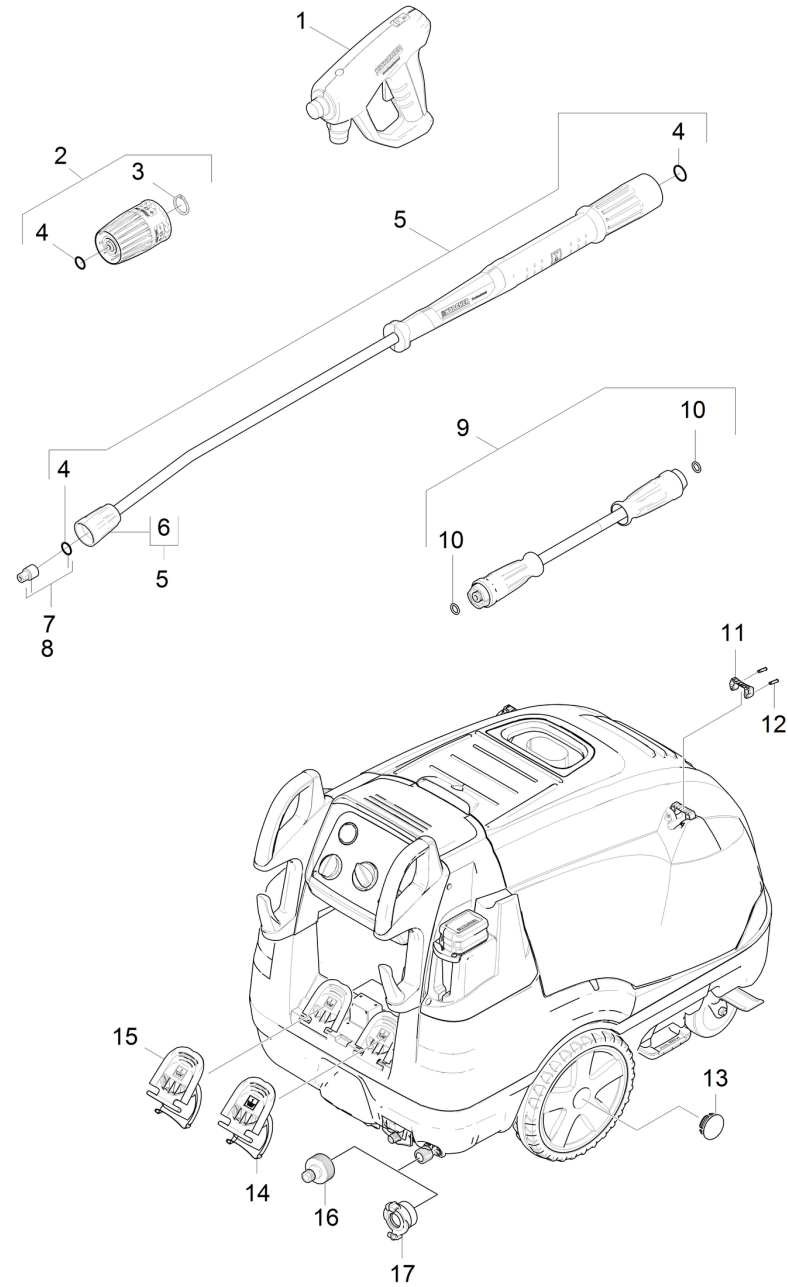

1020 Short spare parts list (1.077-901.3)

Professional \ High pressure cleaner hotwater \ Electric motor \ HDS 7/10-4 M *GB \ Short spare parts list

1020 Short spare parts list (1.077-901.3)

Professional \ High pressure cleaner hotwater \ Electric motor \ HDS 7/10-4 M *GB \ Short spare parts list

KÄRCHER

POS	Article no.	Description	Quantity	Unit
1	4.118-005.0	EASY!Force Advanced	1.000	ST
2	4.118-007.0	Rotary controller TR 270L	1.000	ST
3	7.343-069.0	Locking ring 25x1,2-1.4122 DIN 471	1.000	ST
4	2.880-001.0	Spare part set seals TR	3.000	ST
5	4.112-000.0	Jet pipe TR 1050 mm	1.000	ST
6	4.112-011.0	Protection part TR only for replacement	1.000	ST
7	2.113-011.0	Power nozzle TR 25054	1.000	ST
8	2.114-003.0	Steam nozzle TR 40055	1.000	ST
9	6.110-038.0	Hose assembly TR DN8 40MPa 10m	1.000	ST
10	2.880-154.0	O-Ring kit	1.000	ST
11	5.424-162.0	Fixing jet pipe	1.000	ST
12	5.314-143.0	Pin fixing jet pipe	2.000	ST
13	2.889-086.0	Set wheel cap	2.000	ST
14	5.064-231.0	Cover chemistry 2	1.000	ST
15	5.064-221.0	Cover chemistry 1	1.000	ST
16	2.640-492.0	Set water connection 1 "	1.000	ST
17	6.388-458.0	Hose coupling	1.000	ST