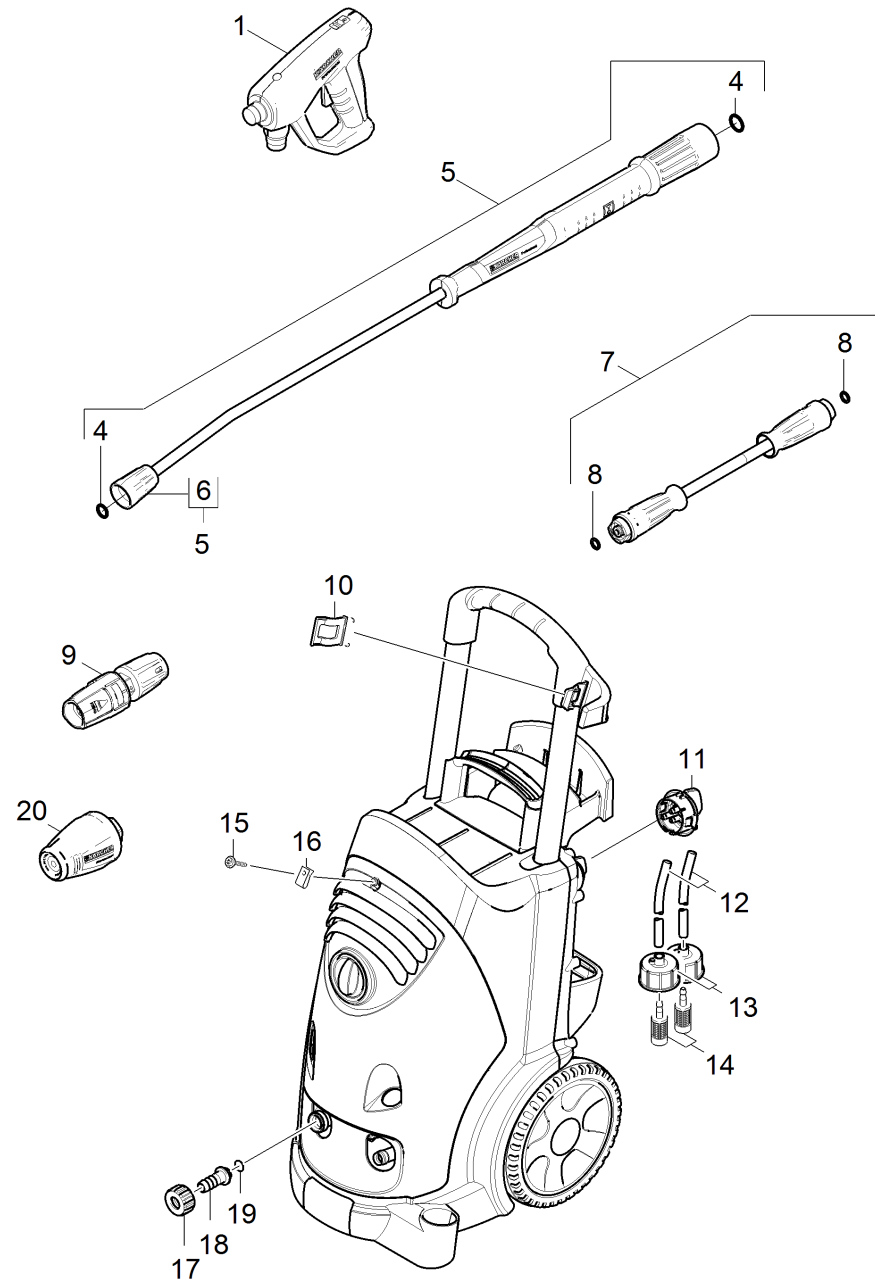

1030 Short spare parts list (1.524-908.3)

Professional \ High pressure cleaner cold water \ Electric motor \ HD 7/11-4 M Plus *GB \ Short spare parts list

1030 Short spare parts list (1.524-908.3)

Professional \ High pressure cleaner cold water \ Electric motor \ HD 7/11-4 M Plus *GB \ Short spare parts list

| POS | Article no. | Description | Quantity | Unit | Foot note text |
|-----|-------------|--|----------|------|-----------------------|
| 1 | 4.118-005.0 | EASY!Force Advanced | 1.000 | ST | |
| 4 | 2.880-001.0 | Spare part set seals TR | 1.000 | ST | |
| 5 | 4.112-000.0 | Jet pipe TR 1050 mm | 1.000 | ST | |
| 6 | 4.112-011.0 | Protection part TR only for replacement | 1.000 | ST | |
| 7 | 6.110-035.0 | Hose assembly TR rotatable DN6 25MPa 10m | 1.000 | ST | |
| 8 | 2.880-154.0 | O-Ring kit | 1.000 | ST | |
| 9 | 4.117-038.0 | Triple jet nozzle TR 053 | 1.000 | ST | |
| 10 | 5.044-216.0 | Holder | 1.000 | ST | |
| 11 | 4.580-645.0 | Proportioning valve chemistry | 1.000 | ST | |
| 12 | 6.388-216.0 | Hose DN 5 | 1.000 | M | TO ORDER AS CUT GOODS |
| 13 | 4.060-866.0 | Cover cleaning agents complete | 2.000 | ST | |
| 14 | 5.731-652.0 | Filter with weight | 2.000 | ST | |
| 15 | 6.304-099.0 | Saucer-head screw M 6x 18-4.8-R2R | 1.000 | ST | |
| 16 | 6.310-053.0 | Putting nut | 1.000 | ST | |
| 17 | 5.310-076.0 | Nut | 1.000 | ST | |
| 18 | 5.443-291.0 | Hose stem | 1.000 | ST | |
| 19 | 6.362-161.0 | O-Ring seal 19,3 X 2,4 | 1.000 | ST | |
| 20 | 4.114-036.0 | Dirt blaster TR 055/060 Prof. | 1.000 | ST | |