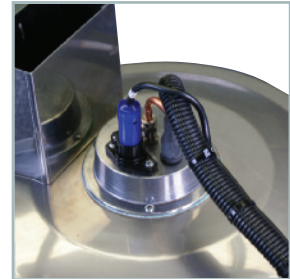

MAC PLANTMASTER

HOT STATIC PRESSURE WASHER

The All Round Static Pressure Washer

- Highly professional hot static pressure washer
- Perfect for daily heavy-duty industrial cleaning
- Powder coated steel cabinet with lockable controls and steel door
- Upgrade your Plantmaster Standard with the **PLUS SYSTEM**

KEY SPECIFICATION

Hot Water Static

12ltr, 15ltr or 21ltr/min Water Flow

100bar or 200bar Pressure

240v or 415v Power Supply

High Pressure Chemical

Full Cabinet Lagging