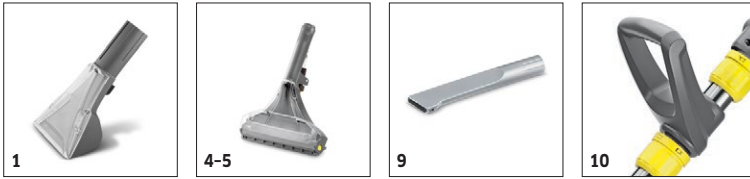

ACCESSORIES FOR PUZZI 8/1 C

1.100-227.0

		Order Number	Quantity	ID	Width	Length	Price	Description	
Hand tools									
Upholstery nozzle	1	4.130-001.0	1 piece(s)	ID 32	110 mm				☒
Spray-extraction hoses									
Spray/suction hose, 2.5 m	2	6.394-826.0	1 piece(s)	ID 32		2.5 m			☒
Spray/suction hose, 4 m	3	6.394-375.0	1 piece(s)	ID 32		4 m			☐
Floor tools									
Flexible floor nozzle, 240 mm, complete	4	4.130-007.0	1 piece(s)	ID 32	240 mm				☐
Flexible floor nozzle, 240 mm, individual	5	4.130-008.0	1 piece(s)	ID 32	240 mm				☐
Hard surface adapters									
Hard floor rubber adapter, small 240 mm	6	4.762-014.0	1 piece(s)		240 mm				☐
Other									
Defoamer dosage	7	4.006-907.0	1 piece(s)	ID 32					☐
Extension tube	8	4.025-004.0	1 piece(s)	ID 32	780 mm				☐
Crevice tool	9	4.130-010.0	1 piece(s)	ID 32					☐
D-handle	10	4.321-001.0	1 piece(s)						☐

■ Included in delivery. □ Available accessories.